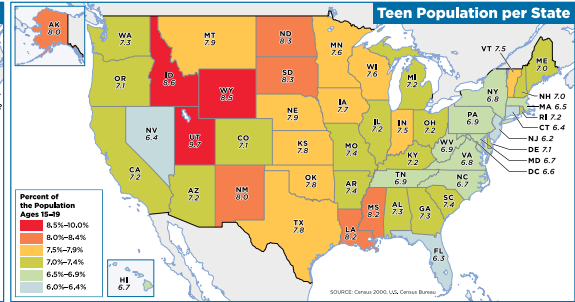

United States Population Characteristics

Largest and Smallest County Populations

Ten Largest Populations			Ten Smallest Populations				
RANK	COUNTY	STATE	POPULATION	RANK	COUNTY	STATE	POPULATION
1	Los Angeles	CA	9,519,388	1	Loving	TX	87
2	Cook	IL	5,376,741	2	Kalamazoo	MI	147
3	Harris	TX	3,400,578	3	King	TX	356
4	Maricopa	AZ	3,072,149	4	Kennedy	TX	414
5	Orange	CA	2,846,289	5	Arthur	NE	444
6	San Diego	CA	2,813,853	6	Petroleum	MT	483
7	Kings	NY	2,465,326	7	McPherson	NE	533
8	Miami-Dade	FL	2,253,362	8	San Juan	CO	558
9	Queens	NY	2,229,379	9	Blaine	NE	583
10	Dallas	TX	2,219,899	10	Loop	NE	712