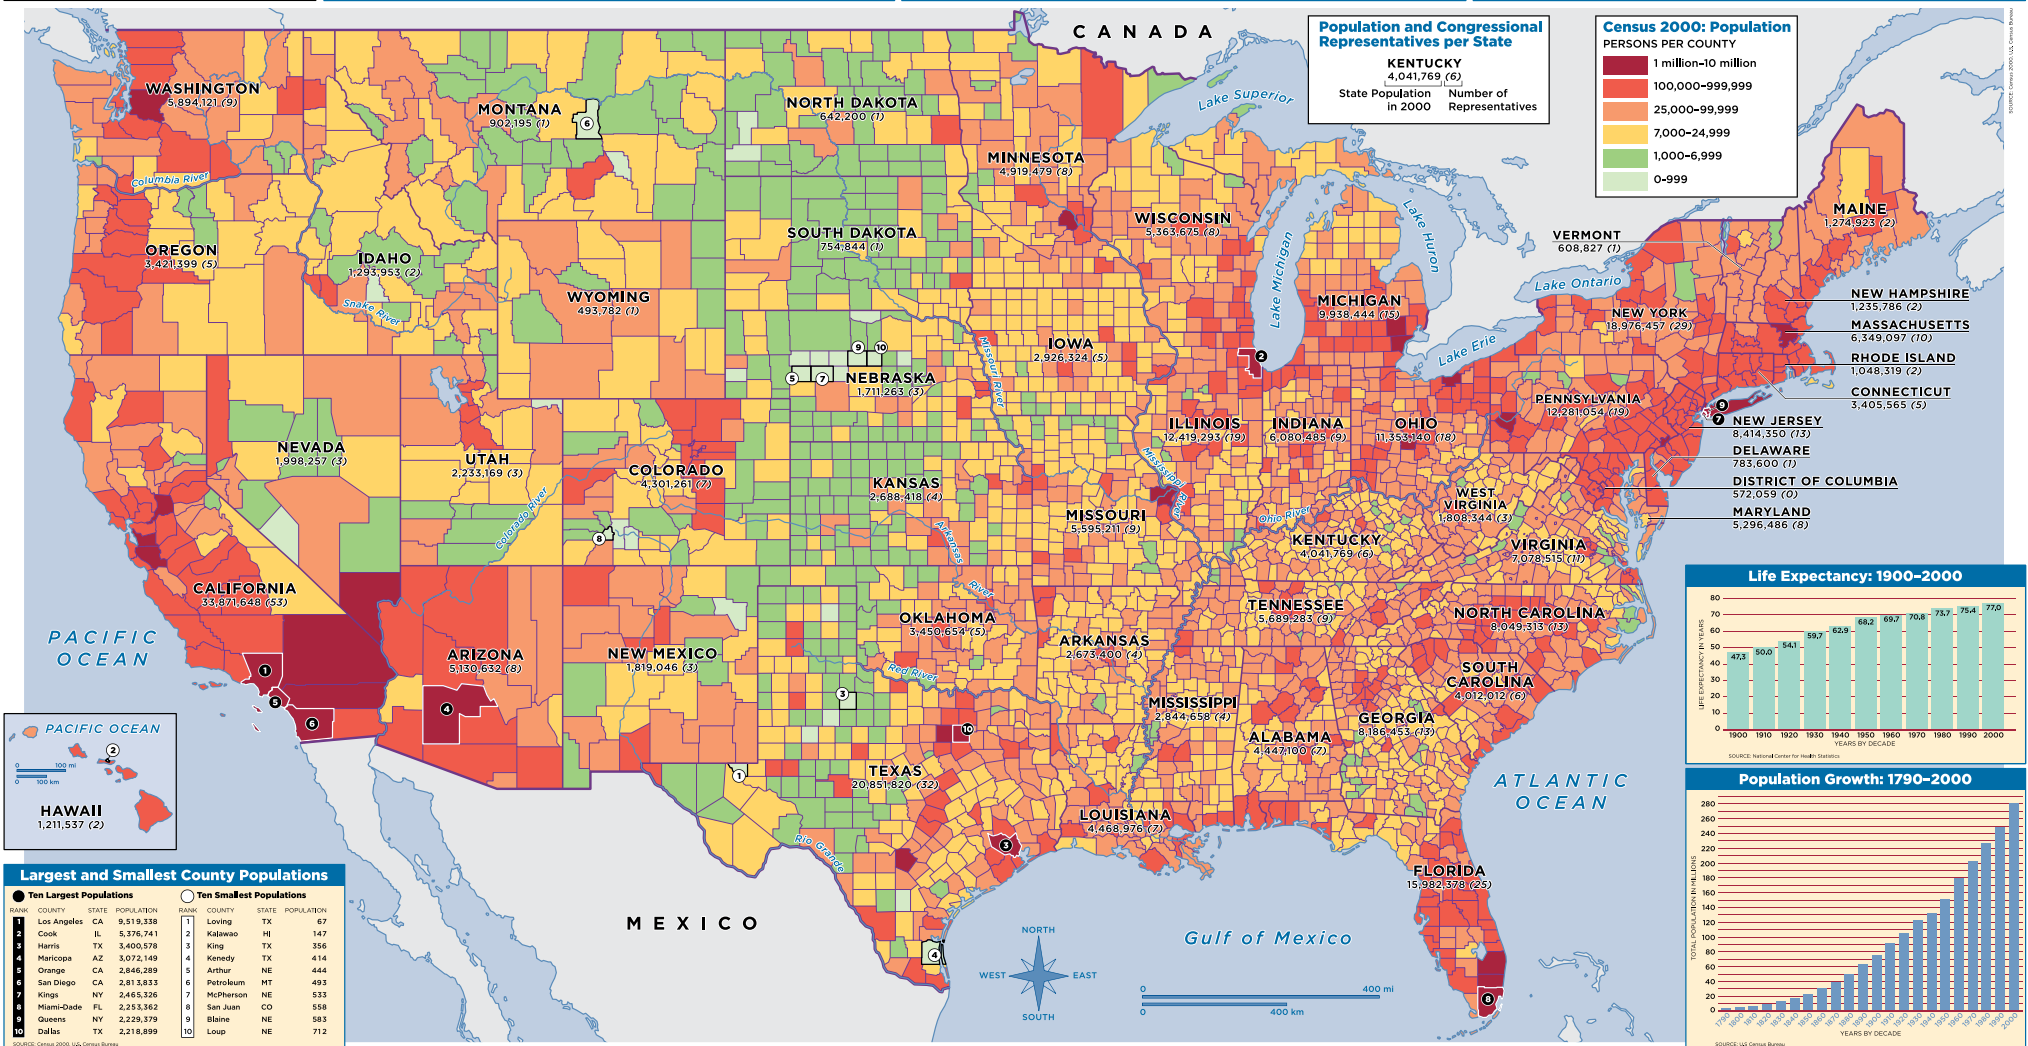

United States Population Characteristics

Largest and Smallest County Populations

Ten Largest Populations			Ten Smallest Populations				
RANK	COUNTY	STATE	POPULATION	RANK	COUNTY	STATE	POPULATION
1	Los Angeles	CA	9,519,388	1	Loving	TX	87
2	Cook	IL	5,376,741	2	Kalamazoo	MI	147
3	Harris	TX	3,400,578	3	King	TX	356
4	Maricopa	AZ	3,072,149	4	Kennedy	TX	414
5	Orange	CA	2,846,289	5	Arthur	NE	444
6	San Diego	CA	2,813,853	6	Petroleum	MT	483
7	Kings	NY	2,465,326	7	McPherson	NE	533
8	Miami-Dade	FL	2,253,362	8	San Juan	CO	558
9	Queens	NY	2,229,379	9	Blaine	NE	583
10	Dallas	TX	2,219,899	10	Loop	NE	712