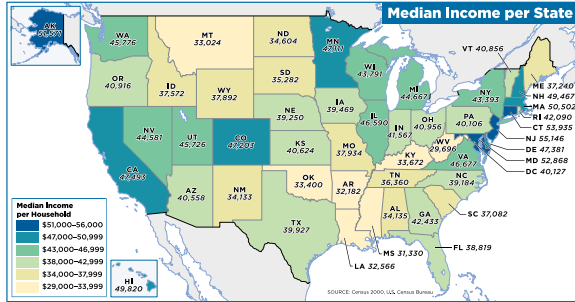

United States Population Characteristics

Largest and Smallest County Populations

Ten Largest Populations			Ten Smallest Populations				
RANK	COUNTY	STATE	POPULATION	RANK	COUNTY	STATE	POPULATION
1	Los Angeles	CA	9,519,388	1	Loving	TX	87
2	Cook	IL	5,376,741	2	Kalamazoo	MI	147
3	Harris	TX	3,400,578	3	King	TX	356
4	Maricopa	AZ	3,072,149	4	Kennedy	TX	414
5	Orange	CA	2,846,289	5	Arthur	NE	444
6	San Diego	CA	2,813,853	6	Petroleum	MT	483
7	Kings	NY	2,465,326	7	McPherson	NE	533
8	Miami-Dade	FL	2,253,362	8	San Juan	CO	558
9	Queens	NY	2,229,379	9	Blaine	NE	583
10	Dallas	TX	2,219,899	10	Loop	NE	712