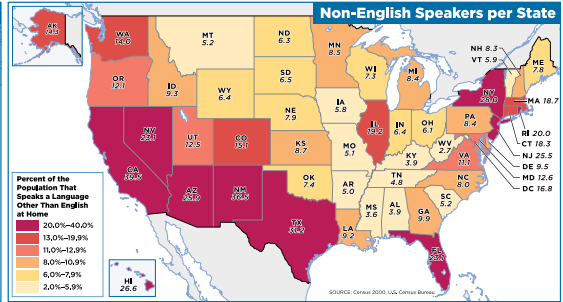

United States Population Characteristics

Largest and Smallest County Populations

Ten Largest Populations			Ten Smallest Populations				
RANK	COUNTY	STATE	POPULATION	RANK	COUNTY	STATE	POPULATION
1	Los Angeles	CA	9,519,388	1	Loving	TX	87
2	Cook	IL	5,376,741	2	Kalamazoo	MI	147
3	Harris	TX	3,400,578	3	King	TX	356
4	Maricopa	AZ	3,072,149	4	Kennedy	TX	414
5	Orange	CA	2,846,289	5	Arthur	NE	444
6	San Diego	CA	2,813,853	6	Petroleum	MT	483
7	Kings	NY	2,465,326	7	McPherson	NE	533
8	Miami-Dade	FL	2,253,362	8	San Juan	CO	558
9	Queens	NY	2,229,379	9	Blaine	NE	583
10	Dallas	TX	2,219,899	10	Loop	NE	712